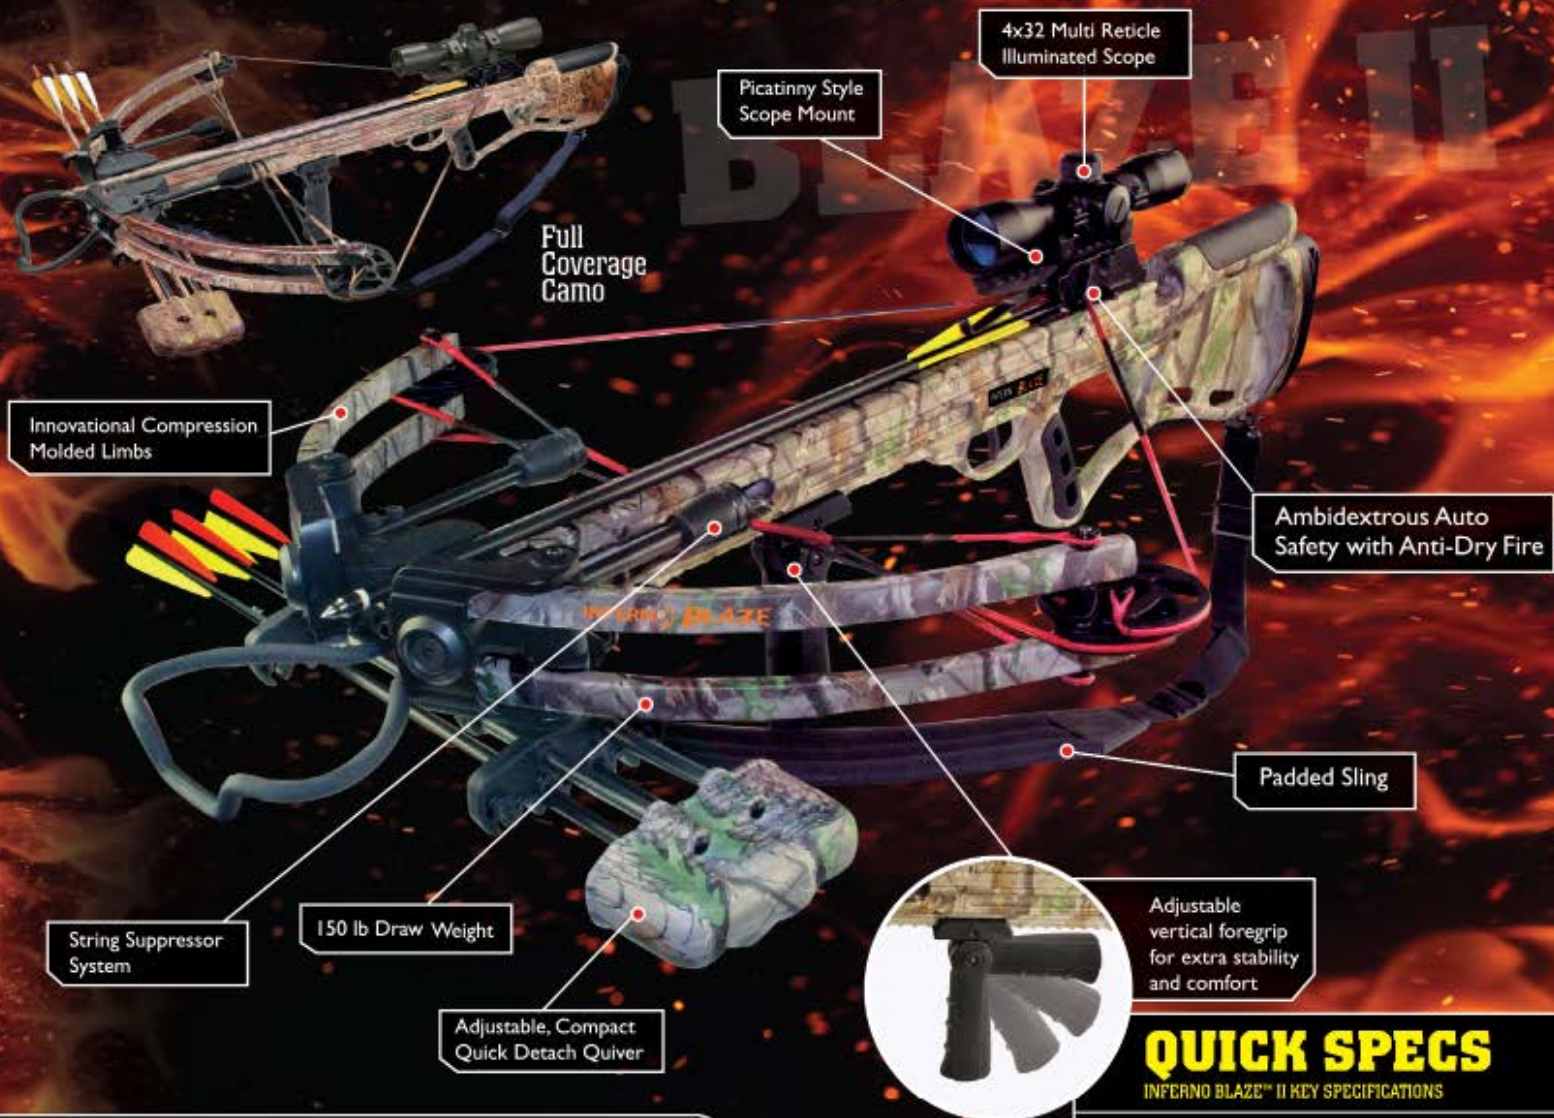

**345
FPS**

INFERNO BLAZE™ II COMPOUND CROSSBOW PACKAGE

INFERNO BLAZE II CROSSBOW PACKAGE

- Speeds of Up To a Blazing 345 FPS
- 150 lb Draw Weight
- 14.5" Power Stroke
- Innovational Compression Molded Limbs
- Anti-Dry Fire Equipped
- 4x32 Multi Reticle Illuminated Scope
- Rope Cocking Device
- String Suppressor System To Reduce Noise And Vibration
- Adjustable, Compact Quick Detach Quiver w/4 Carbon 20" Bolts
- Padded Sling
- Assembly Tools / Hex Keys Included
- Width Limb Tip to Limb Tip 23.6" (At Rest)
- Length Over all 37.4"
- Ambidextrous Auto Safety Catch
- 4.5 lb Trigger Pull

INCLUDES: