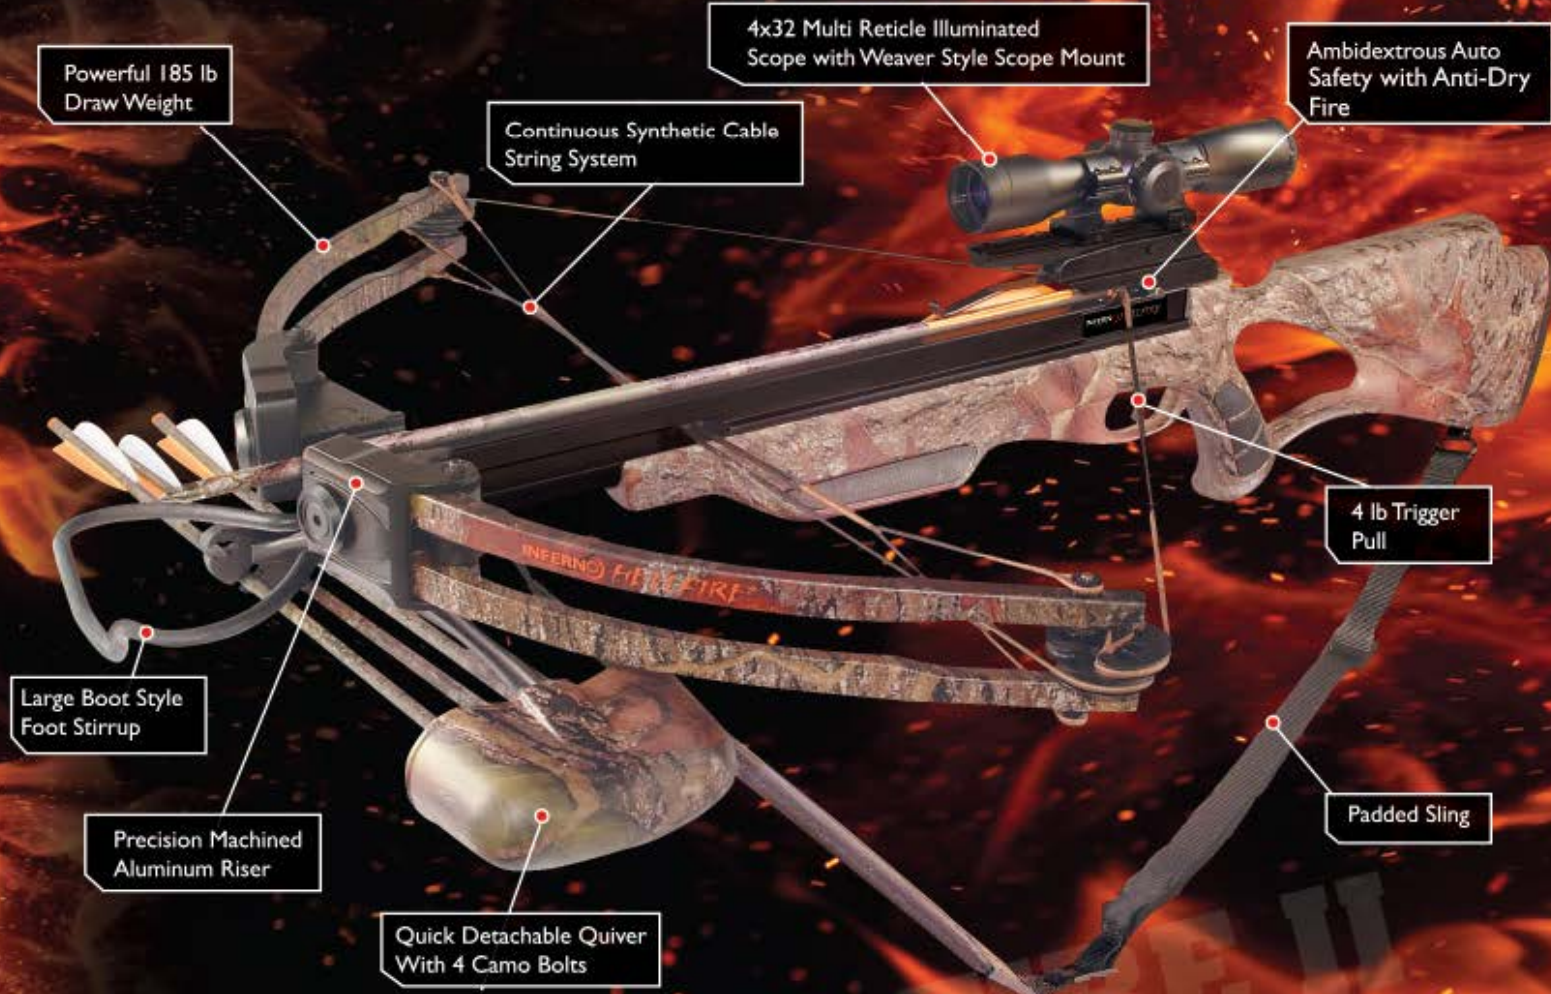

INFERNO HELLFIRE™ II

QUAD LIMB PRECISION CROSSBOW PACKAGE

345+
FPS

Powerful 185 lb Draw Weight

4x32 Multi Reticle Illuminated Scope with Weaver Style Scope Mount

Ambidextrous Auto Safety with Anti-Dry Fire

Continuous Synthetic Cable String System

4 lb Trigger Pull

Large Boot Style Foot Stirrup

Padded Sling

Precision Machined Aluminum Riser

Quick Detachable Quiver With 4 Camo Bolts

QUICK SPECS

INFERNO HELLFIRE™ II KEY SPECIFICATIONS

- **Speed:** Burning Speeds of 310+ FPS
- **Physical Weight:** 7.48 lbs
- **Length:** (w/o Foot Stirrup) 36.5"
- **Width:** (Limb Tip to Limb Tip) 27.5"
- **String Length:** 37.6"
- **Limbs:** Compression Fiberglass
- **Track/Barrel:** Extruded & Machined Aluminum
- **Riser:** CNC Machined Aluminum
- **Anti Dry Fire:** Yes
- **Suggested Bolts:** 20" Carbon/ 100 Grain Tip (included)

INFERNO HELLFIRE™ II QUAD LIMB CROSSBOW PACKAGE

- Burning speeds up to 310+ FPS
- 185 lb Draw Weight
- 11.5" Power Stroke
- Machined Aluminum Riser
- Precision Trigger Assembly
- Anti-Dry Fire Equipped
- Ambidextrous Auto Safety
- Rope Cocking Device
- 4x32 Multi Reticle Illuminated Scope
- Padded Sling
- Quick Detach Quiver w/4 Carbon 20" Bolts
- Large Boot Style Foot Stirrup
- Crossbow Assembly Tools / Hex Keys Included
- Easy 4 lb Trigger Pull