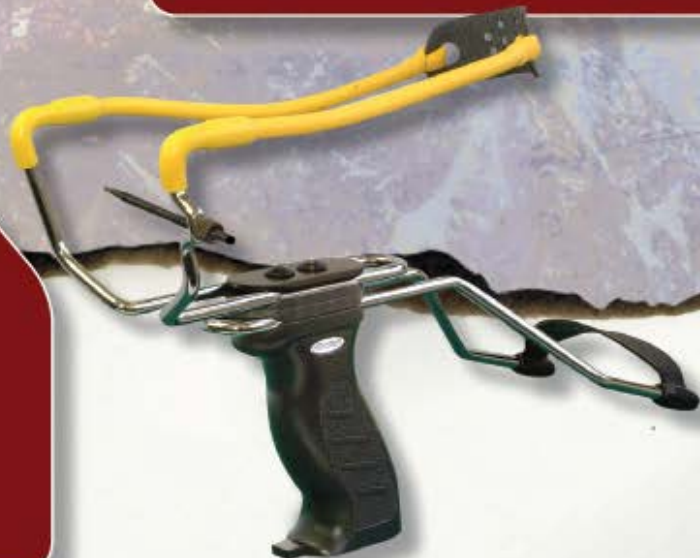

QUEST™

FOLDING SLINGSHOT

The Quest™ provides the extra leverage you need to achieve massive power and accuracy. The Quest™ a sturdy steel wrist brace, molded comfort grip handle and solid steel frame with wide power-fork. Steel wrist brace provides steady, stable support, plus it folds away for easy storage. Surgical grade bands and rugged ammo pouch. Ammo in 1/4", 3/8" and 1/2" steel or glass shot are acceptable. The Quest™ has an adjustable sight pin for improved accuracy.