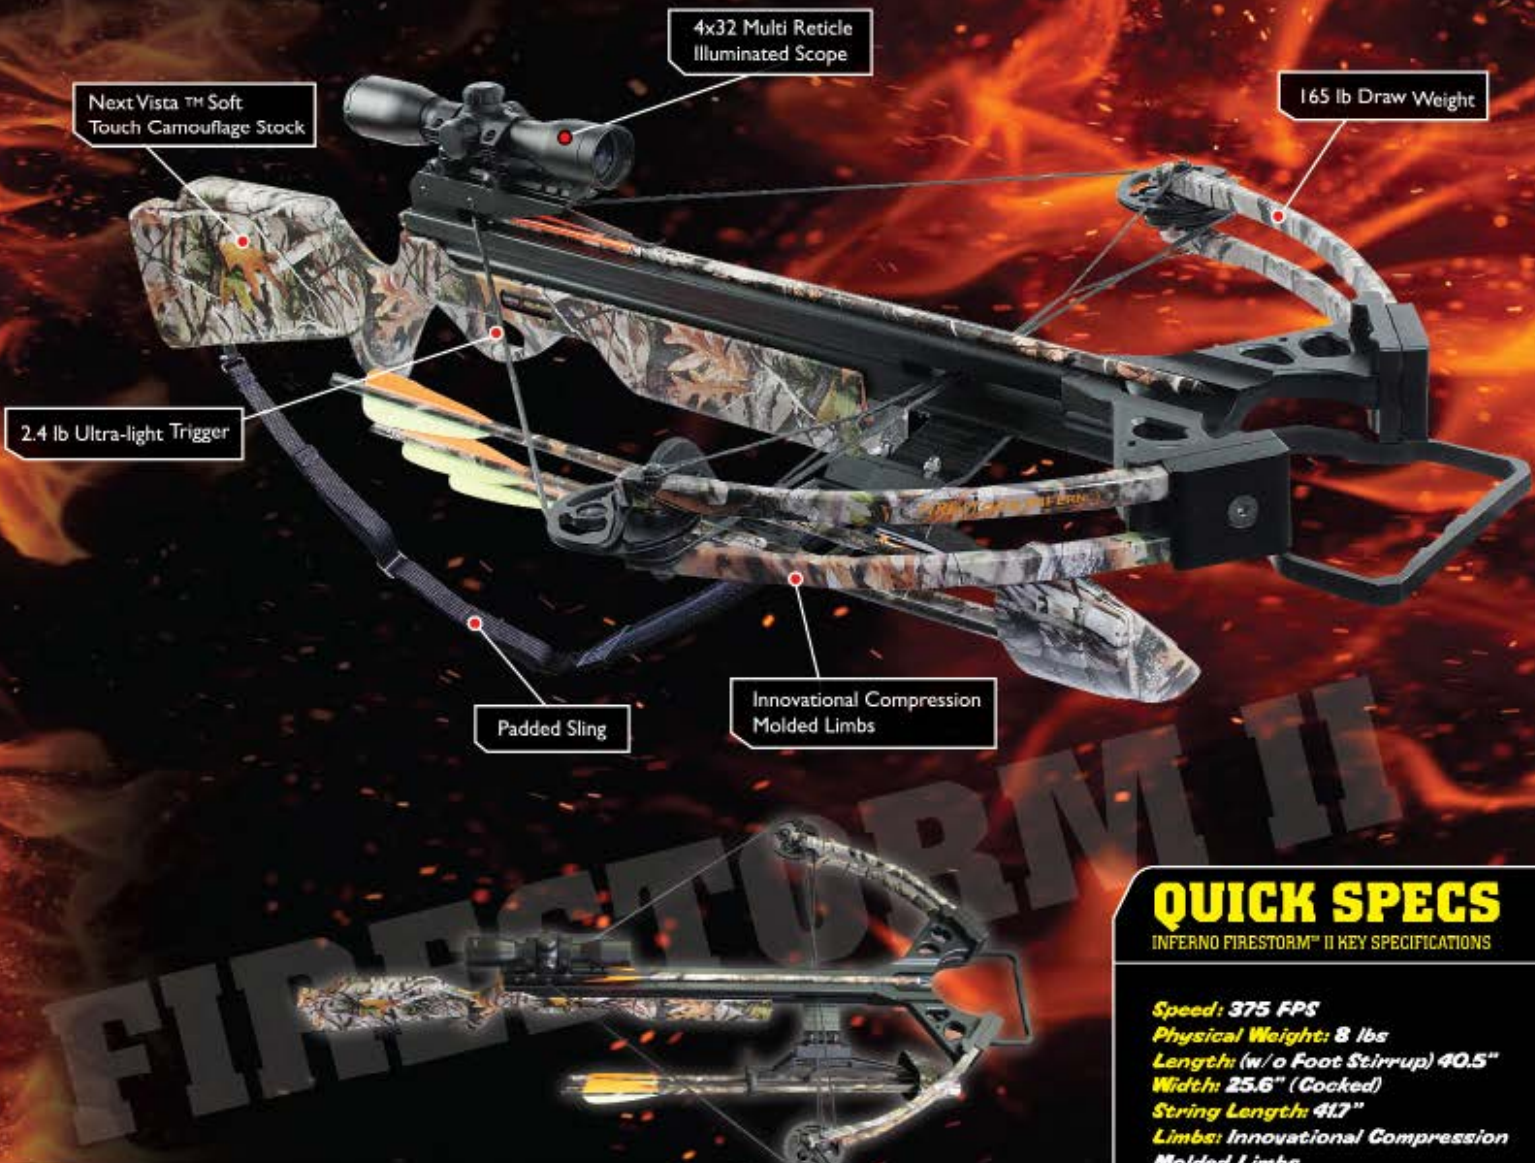

INFERNO

FIRESTORM™

375+ FPS

INFERNO FIRESTORM™ II COMPOUND CROSSBOW PACKAGE

QUICK SPECS

INFERNO FIRESTORM™ II KEY SPECIFICATIONS

- **Speed:** 375 FPS
- **Physical Weight:** 8 lbs
- **Length:** (w/o Foot Stirrup) 40.5"
- **Width:** 25.6" (Cocked)
- **String Length:** 41.7"
- **Limbs:** Innovational Compression Molded Limbs
- **Track/Barrel:** Extruded & Machined Aluminum
- **Riser:** CNC Machined, Aircraft Grade, Aluminum Riser
- **Suggested Bolts:** 20" Carbon/ 100 Grain Tip (included)

INFERNO FIRESTORM™ II CROSSBOW PACKAGE

- Speeds up to a Blistering 375 FPS
- 165 lb Draw Weight
- 14.2" Power Stroke
- Innovational Compression Molded Limbs
- Next Vista™ Soft Touch Camouflage Stock
- 4x32 Multi Reticle Illuminated Scope
- Rope Cocking Device
- Quick Detach Quiver w/4 Carbon 20" Bolts
- Padded Sling
- Assembly Tools / Hex Keys Included
- Width Limb Tip to Limb Tip 25.6" (At Rest)
- Length Over all 40.5"
- 2.4 lb Ultra-light trigger pull
- Ambidextrous Manual Safety Catch