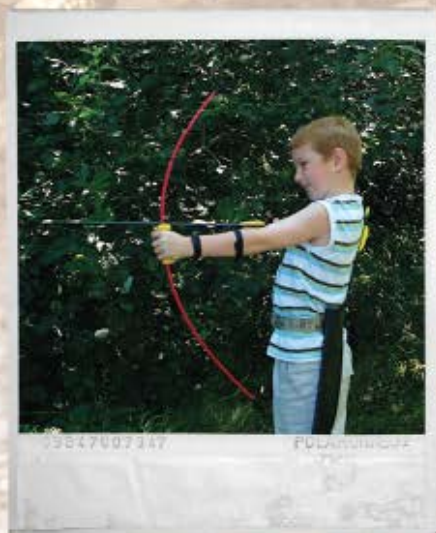

YOUTH ARCHERY SETS

RAMBOW™ AND GAZELLE™ RECURVE SETS

10 lbs
DRAW

RAM BOW™

RECURVE YOUTH ARCHERY SET

- 10lbs Draw Weight
- Fiberglass Recurve Bow
- Right/Left Handed
- Molded Comfort Grip
- 2-Target Arrows
- Quiver
- Arm Guard
- 1-Target Face
- Shoots up to 65 FPS
- Draw Length 22"
- Length Overall 36.5"

The Ram™ is a perfect first bow for younger kids ready to join the sport. Great for learning valuable shooting skills while having fun!

Kit includes
arm guard and
finger guard